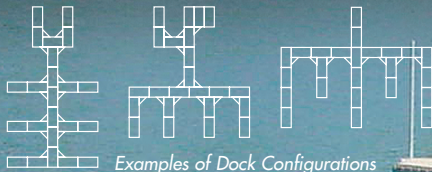

PolyDock: Easy, Durable and Adaptable.

Examples of Dock Configurations

With ShoreMaster's modular PolyDock system, you design the perfect dock for your commercial application. The non-slip, all-polyethylene shell and expanded polystyrene core provide a safe floating dock that lasts for years and years. It's easy to install and remove. And if you have fluctuating water conditions, it's the best solution afloat. Visit us at www.shoremaster.com for additional information.